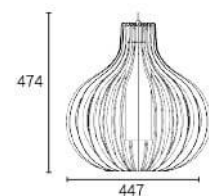

BOOGY | Pendant Lamp

The BOOGY ceiling light can either be presented by itself or as part of a set, depending on the atmosphere and lighting effect you wish to create in your living space. Its decorative design and the warmth of the wood make it the perfect choice for bedrooms and corridors. The birchwood panels have been treated with anti-stain and anti-UV protective varnishes in order to ensure that they retain their original colour and brightness. The light source is located in a central polycarbonate tube to diffuse a soft and pleasant light throughout your interior.

ref. SP-1401-B0001-BC1

BROSSIER SADERNE

STRUCTURE

Birch and white
 Round box box - Diffuser central
 polycarbonate white opal
 Natural varnished birch veneer
 Ø450mm H450mm

ELECTRICAL EQUIPMENT

7W LED - 12W Maxi
 2 - IP20

DIMENSIONS IN MM

Height : 474
 Width : 447
 Depth : 447