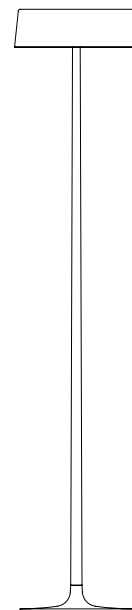

TECHNICAL SHEET

0308-00 MEDIUM

Mounting: Lampada da tavolo / Table lamp

Environment: Indoor - IP20

Materials: Metallo / Metal

Voltage: 220-240V 50/60Hz

Source: Bulb - 3 x 5W - E14 LED

Lighting Control: Dimmer on cable

0308-01 SMALL

Mounting: Lampada da tavolo / Table lamp

Environment: Indoor - IP20

Materials: Metallo / Metal

Voltage: 220-240V 50/60Hz

Source: Bulb - 2 x 5W - E14 LED

0308-12 HIGH

Mounting: Lampada da terra / floor lamp

Environment: Indoor - IP20

Materials: Metallo / Metal

Voltage: 220-240V 50/60Hz

Source: Bulb - 3 x 5W - E14 LED

Lighting Control: dimmer on cable

0308-00

Ø33 x H32

0308-01

Ø23 x H22,5

0308-12

Ø33 x H160

Finiture / Finishes

Struttura / Structure

Nero opaco
Matt black

Oro opaco
Matt gold

Maron glacé opaco
Matt maron glacé